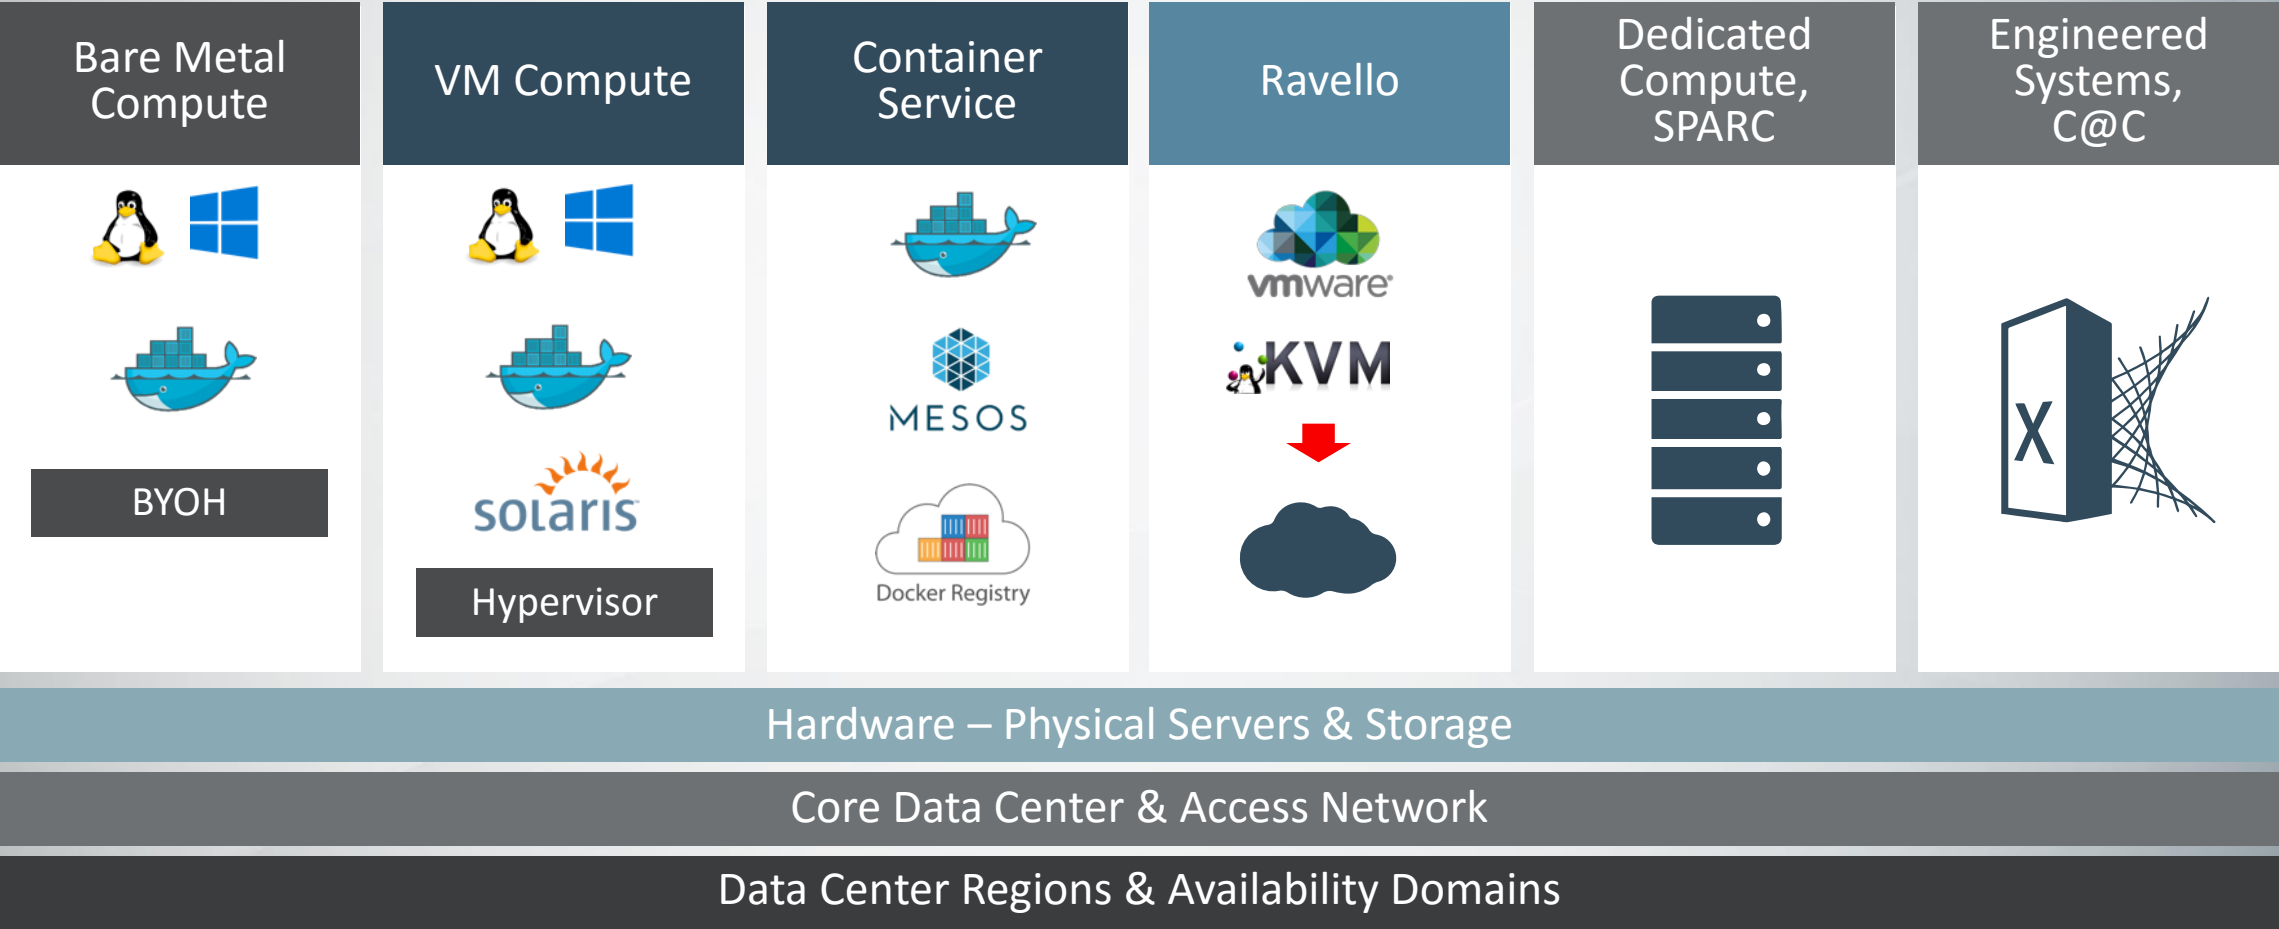

Fully Dedicated

Industry's first fully dedicated servers – agents, noisy neighbors or shared resources

Built for PeopleSoft Enterprise

Built to support demanding Enterprise VM based apps:
Oracle (Data Guard, RAC, WebLogic Cluster)

Lift and shift “as-is”

Lift an existing PeopleSoft application with existing customizations and bring it to cloud

Strict Residency requirements

Provision PeopleSoft bare metal servers for corporations with strict security policies and residency requirements

PeopleSoft on Oracle Cloud: Supports Broadest Set of Workloads

Running PeopleSoft Application in the Oracle Cloud

RAPID PROVISIONING

Quickly create multiple, ad-hoc environments, as needed

NATIVE MIGRATION TOOLS

Migrate workloads with zero re-tooling and zero downtime

CENTRALIZED MANAGEMENT

Easily upgrade and centrally manage apps and databases

CLOUD INTEGRATION

Compute integration with Database / Exadata Cloud

COMMON ARCHITECTURE, STANDARDS AND PRODUCTS