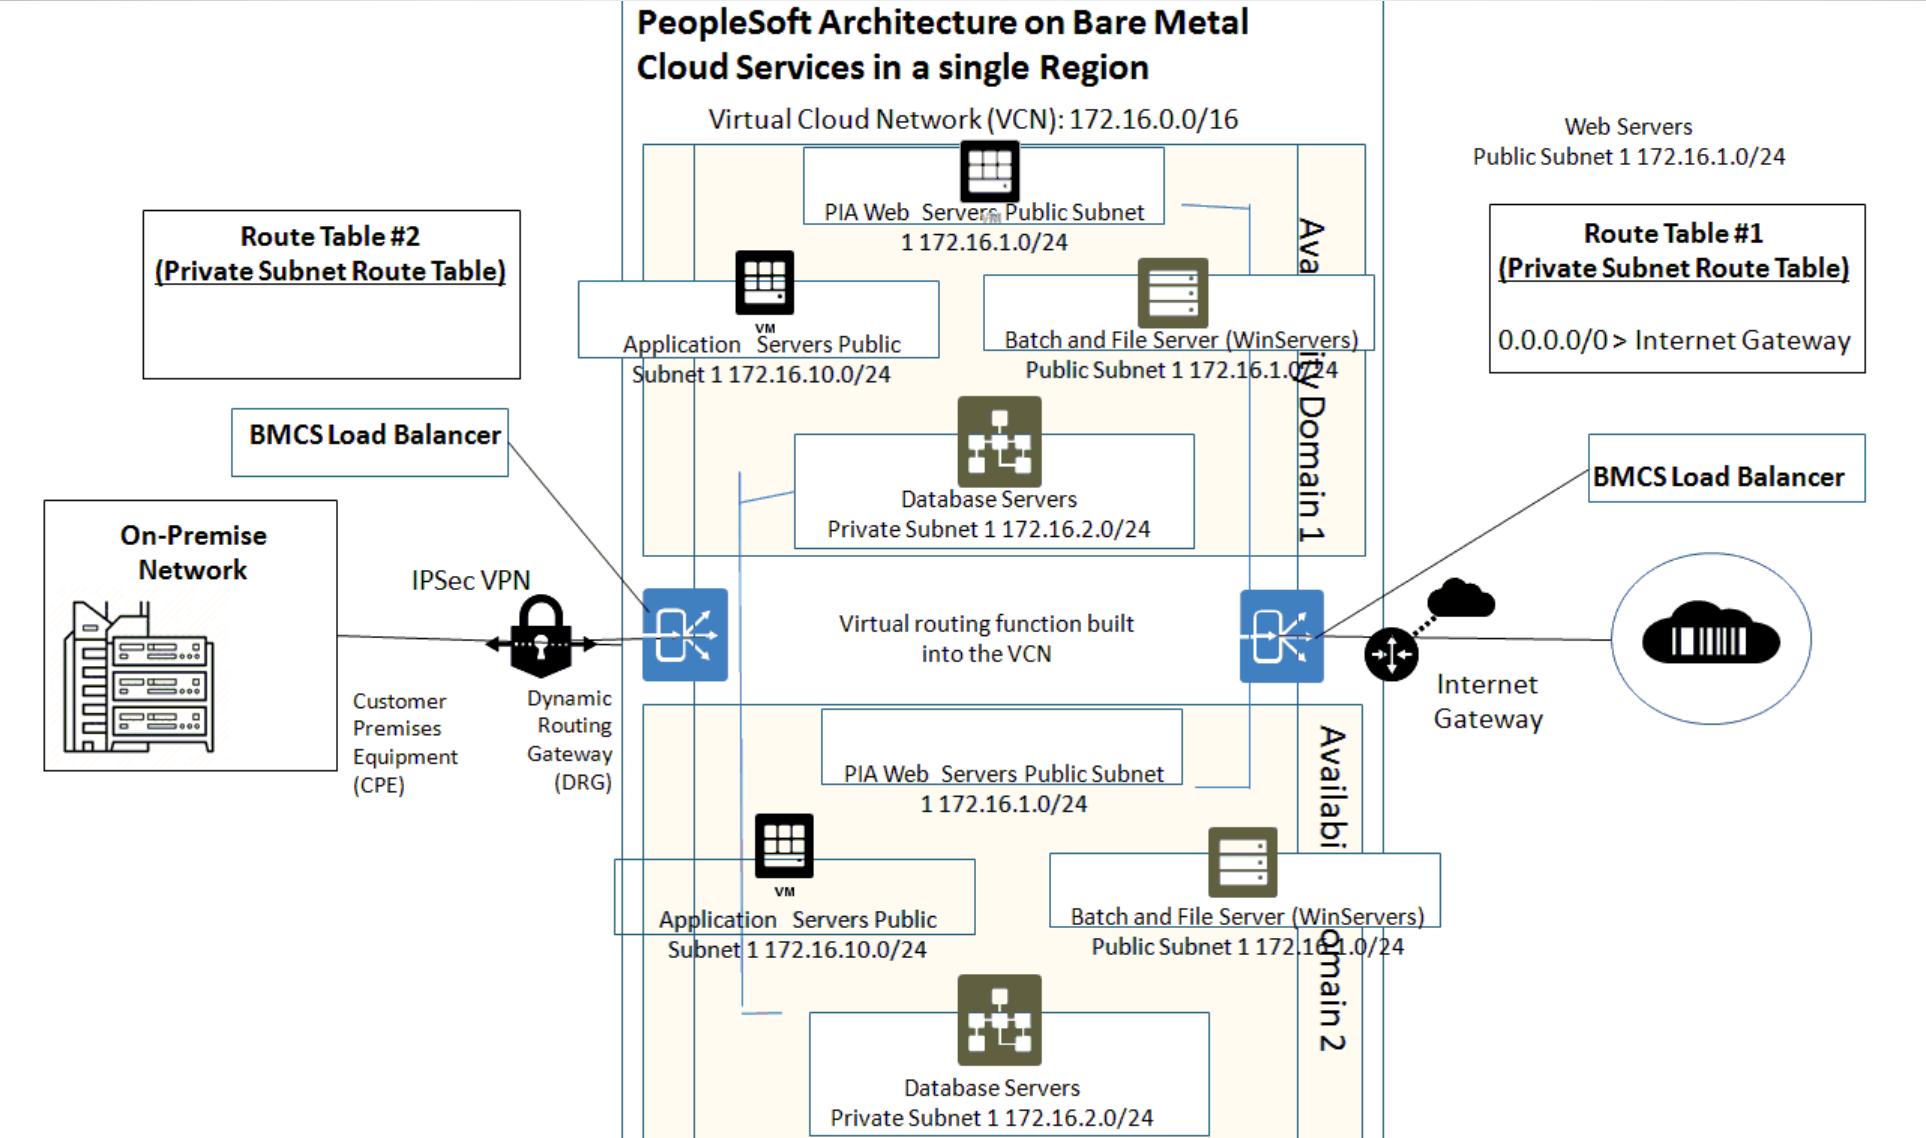

PeopleSoft on Oracle Cloud: Supports Broadest Set of Workloads

Running PeopleSoft Application in the Oracle Cloud

RAPID PROVISIONING

Quickly create multiple, ad-hoc environments, as needed

NATIVE MIGRATION TOOLS

Migrate workloads with zero re-tooling and zero downtime

CENTRALIZED MANAGEMENT

Easily upgrade and centrally manage apps and databases

CLOUD INTEGRATION

Compute integration with Database / Exadata Cloud

COMMON ARCHITECTURE, STANDARDS AND PRODUCTS

PeopleSoft Resources on the Same Virtual Cloud Network

Licensing Model for PeopleSoft on Oracle Bare Metal Cloud

	PeopleSoft Apps Licensing	Database Licensing
On-Premises	Purchase license	DB license included
Oracle Bare Metal Cloud (For Existing customers)		
App (BMCS) + DB (BMCS)	License transferable	DB license transferable
App (BMCS) + DB (ExaCS)	License transferable	Subscribe to Exadata Cloud Service
Oracle Cloud (New customers)		
App (BMCS) + DB (IaaS)	Purchase license	DB license included
App (IaaS) + DB (DBCS)	Purchase license for prod	Subscribe to DB EE-HP or DB EE-EP
App (IaaS) + DB (ExaCS)	Purchase license for prod	Subscribe to Exadata Cloud service