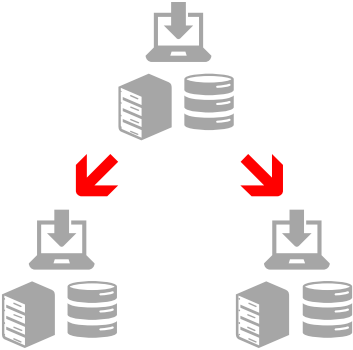

Running PeopleSoft Application in the Oracle Cloud

RAPID PROVISIONING

Quickly create multiple, ad-hoc environments, as needed